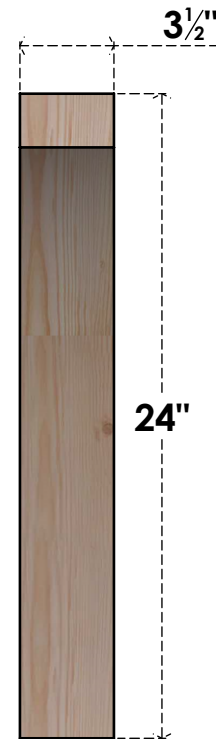

BRC04X20X24THR00SDF

3 1/2"W X 20"D X 24"H THORTON SMOOTH BRACE, DOUGLAS FIR

SIDE

FRONT

EKENA MILLWORK
 2300 WEST MAIN ST.
 CLARKSVILLE, TX 75426
 TOLL FREE: 866-607-0453
 WWW.EKENAMILLWORK.COM

NOTES

1. INSTALLATION TO BE COMPLETED IN ACCORDANCE WITH MANUFACTURER'S SPECIFICATIONS.
2. DRAWING MAY NOT BE TO SCALE
3. THIS DRAWING IS INTENDED FOR DESIGN AND PLANNING PURPOSES ONLY.
4. ALL INFORMATION CONTAINED HEREIN WAS CURRENT AT THE TIME OF DEVELOPMENT BUT MUST BE REVIEWED AND APPROVED BY THE PRODUCT MANUFACTURER TO BE CONSIDERED ACCURATE.
5. PRODUCTS ARE NOT KILN DRIED. THIS ITEM IS UNIQUE AND WILL CONTAIN THE NATURAL VARIATIONS THAT THE WOOD SPECIES OFFERS. THIS MAY RESULT IN VARIATIONS UP TO 1/4"