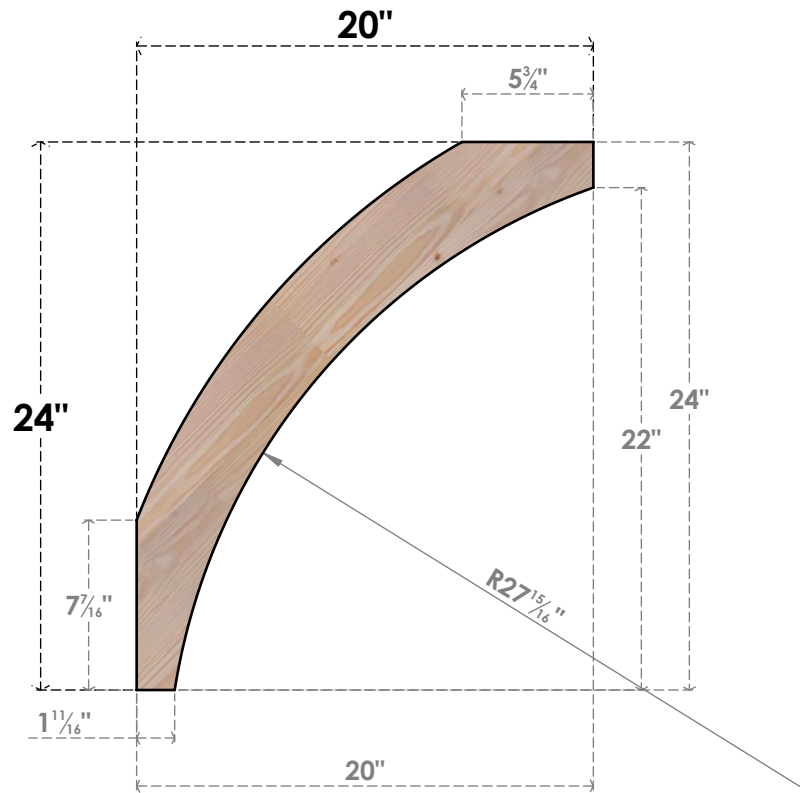

BRC04X20X24THR00SDF

3 1/2"W X 20"D X 24"H THORTON SMOOTH BRACE, DOUGLAS FIR

SIDE

FRONT

EKENA MILLWORK
 2300 WEST MAIN ST.
 CLARKSVILLE, TX 75426
 TOLL FREE: 866-607-0453
 WWW.EKENAMILLWORK.COM

NOTES

1. INSTALLATION TO BE COMPLETED IN ACCORDANCE WITH MANUFACTURER'S SPECIFICATIONS.
2. DRAWING MAY NOT BE TO SCALE
3. THIS DRAWING IS INTENDED FOR DESIGN AND PLANNING PURPOSES ONLY.
4. ALL INFORMATION CONTAINED HEREIN WAS CURRENT AT THE TIME OF DEVELOPMENT BUT MUST BE REVIEWED AND APPROVED BY THE PRODUCT MANUFACTURER TO BE CONSIDERED ACCURATE.
5. PRODUCTS ARE NOT KILN DRIED. THIS ITEM IS UNIQUE AND WILL CONTAIN THE NATURAL VARIATIONS THAT THE WOOD SPECIES OFFERS. THIS MAY RESULT IN VARIATIONS UP TO 1/4"